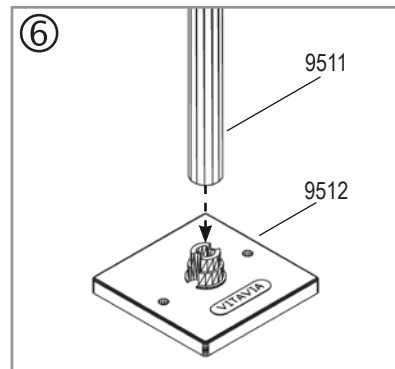

②

VM0009-Z2, VM0040-P (Back Gable)

Glazing Width: 719mm - 730mm

Glazing Width : 599mm - 610mm

9543

VA0004-FS