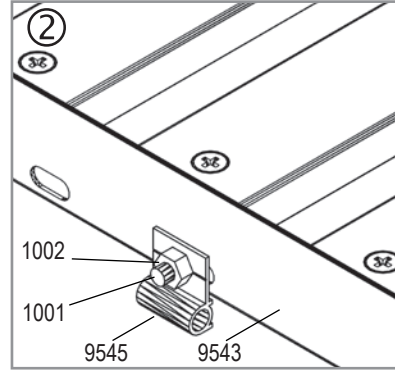

②

VM0009-Z2, VM0040-P (Back Gable)

Glazing Width: 719mm - 730mm

Glazing Width : 599mm - 610mm

9543

VA0004-FS