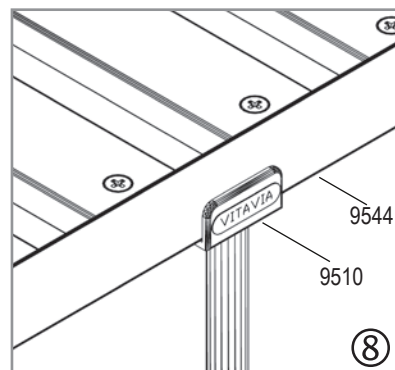

②

VM0009-Z2, VM0040-P (Back Gable)

Glazing Width: 719mm - 730mm

Glazing Width : 599mm - 610mm

9543

VA0004-FS