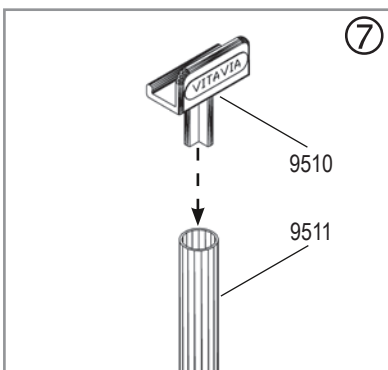

②

VM0009-Z2, VM0040-P (Back Gable)

Glazing Width: 719mm - 730mm

Glazing Width : 599mm - 610mm

9543

VA0004-FS