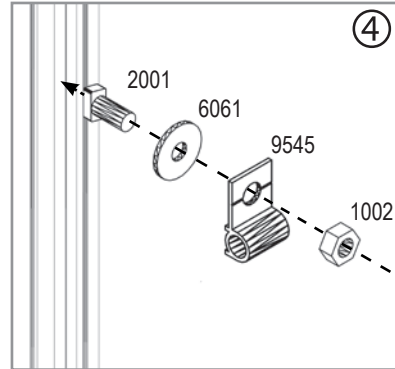

②

VM0009-Z2, VM0040-P (Back Gable)

Glazing Width: 719mm - 730mm

Glazing Width : 599mm - 610mm

9543

VA0004-FS