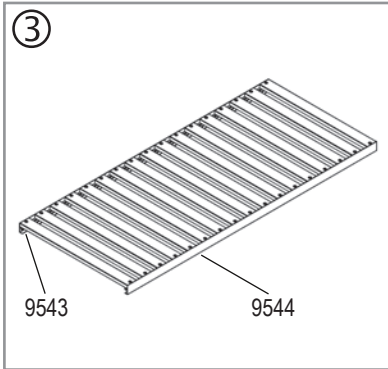

②

VM0009-Z2, VM0040-P (Back Gable)

Glazing Width: 719mm - 730mm

Glazing Width : 599mm - 610mm

9543

VA0004-FS