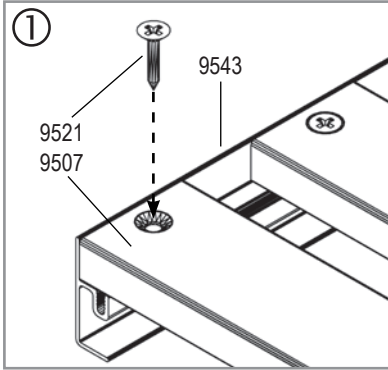

②

VM0009-Z2, VM0040-P (Back Gable)

Glazing Width: 719mm - 730mm

Glazing Width : 599mm - 610mm

9543

VA0004-FS