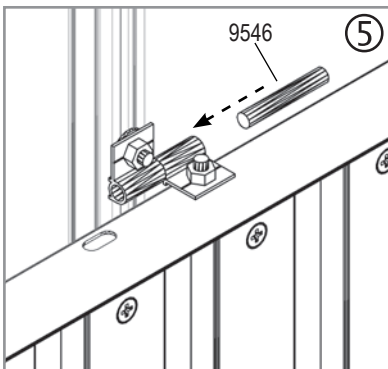

②

VM0009-Z2, VM0040-P (Back Gable)

Glazing Width: 719mm - 730mm

Glazing Width : 599mm - 610mm

9543

VA0004-FS